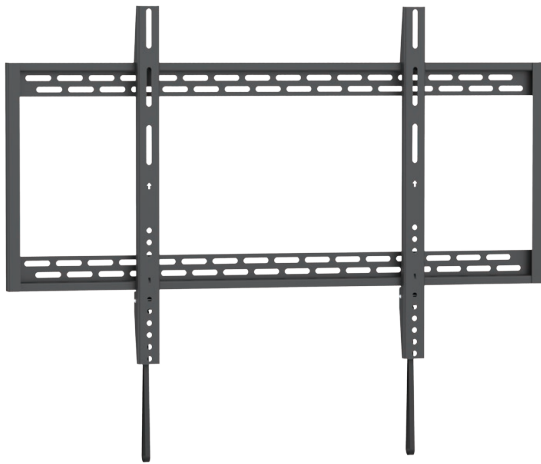

Low-Profile Landscape Wall Mount (Max. VESA 600x900) - AS3769F

Screen Size

Maximum Weight

Flat Profile

Landscape

• Excluding motorised products which have a 5 year warranty

Features

- Suitable for most 50"-100" screens
- Fit mounting patterns up to 923x610mm
- Maximum VESA pattern: 900x600mm
- Maximum hole pattern: 923x610mm
- Mounting profile from wall: 32mm
- Maximum weight capacity: 100kg/220lbs
- Open design for easy cable and electrical access
- Pull-down cords to enable convenient quick release

Specifications

Mount Type	Fixed Landscape Wall Mount
Mounting Pattern	Universal
Material	Steel
Recommended Screen Size	50"-100"
Weight Capacity	100kg/220lbs
Load Tested	4 times weight capacity approved
Maximum Hole Pattern (WxH)	923x610mm
Compatible VESA Patterns	200x200mm, 400x200mm, 300x300mm, 400x400mm, 600x400mm, 800x400mm, 900x600mm
Maximum VESA Pattern	800x400mm
Tilt	0°
Swivel	0°
Level Adjustment	0°
Rotation	0°
Profile	32mm